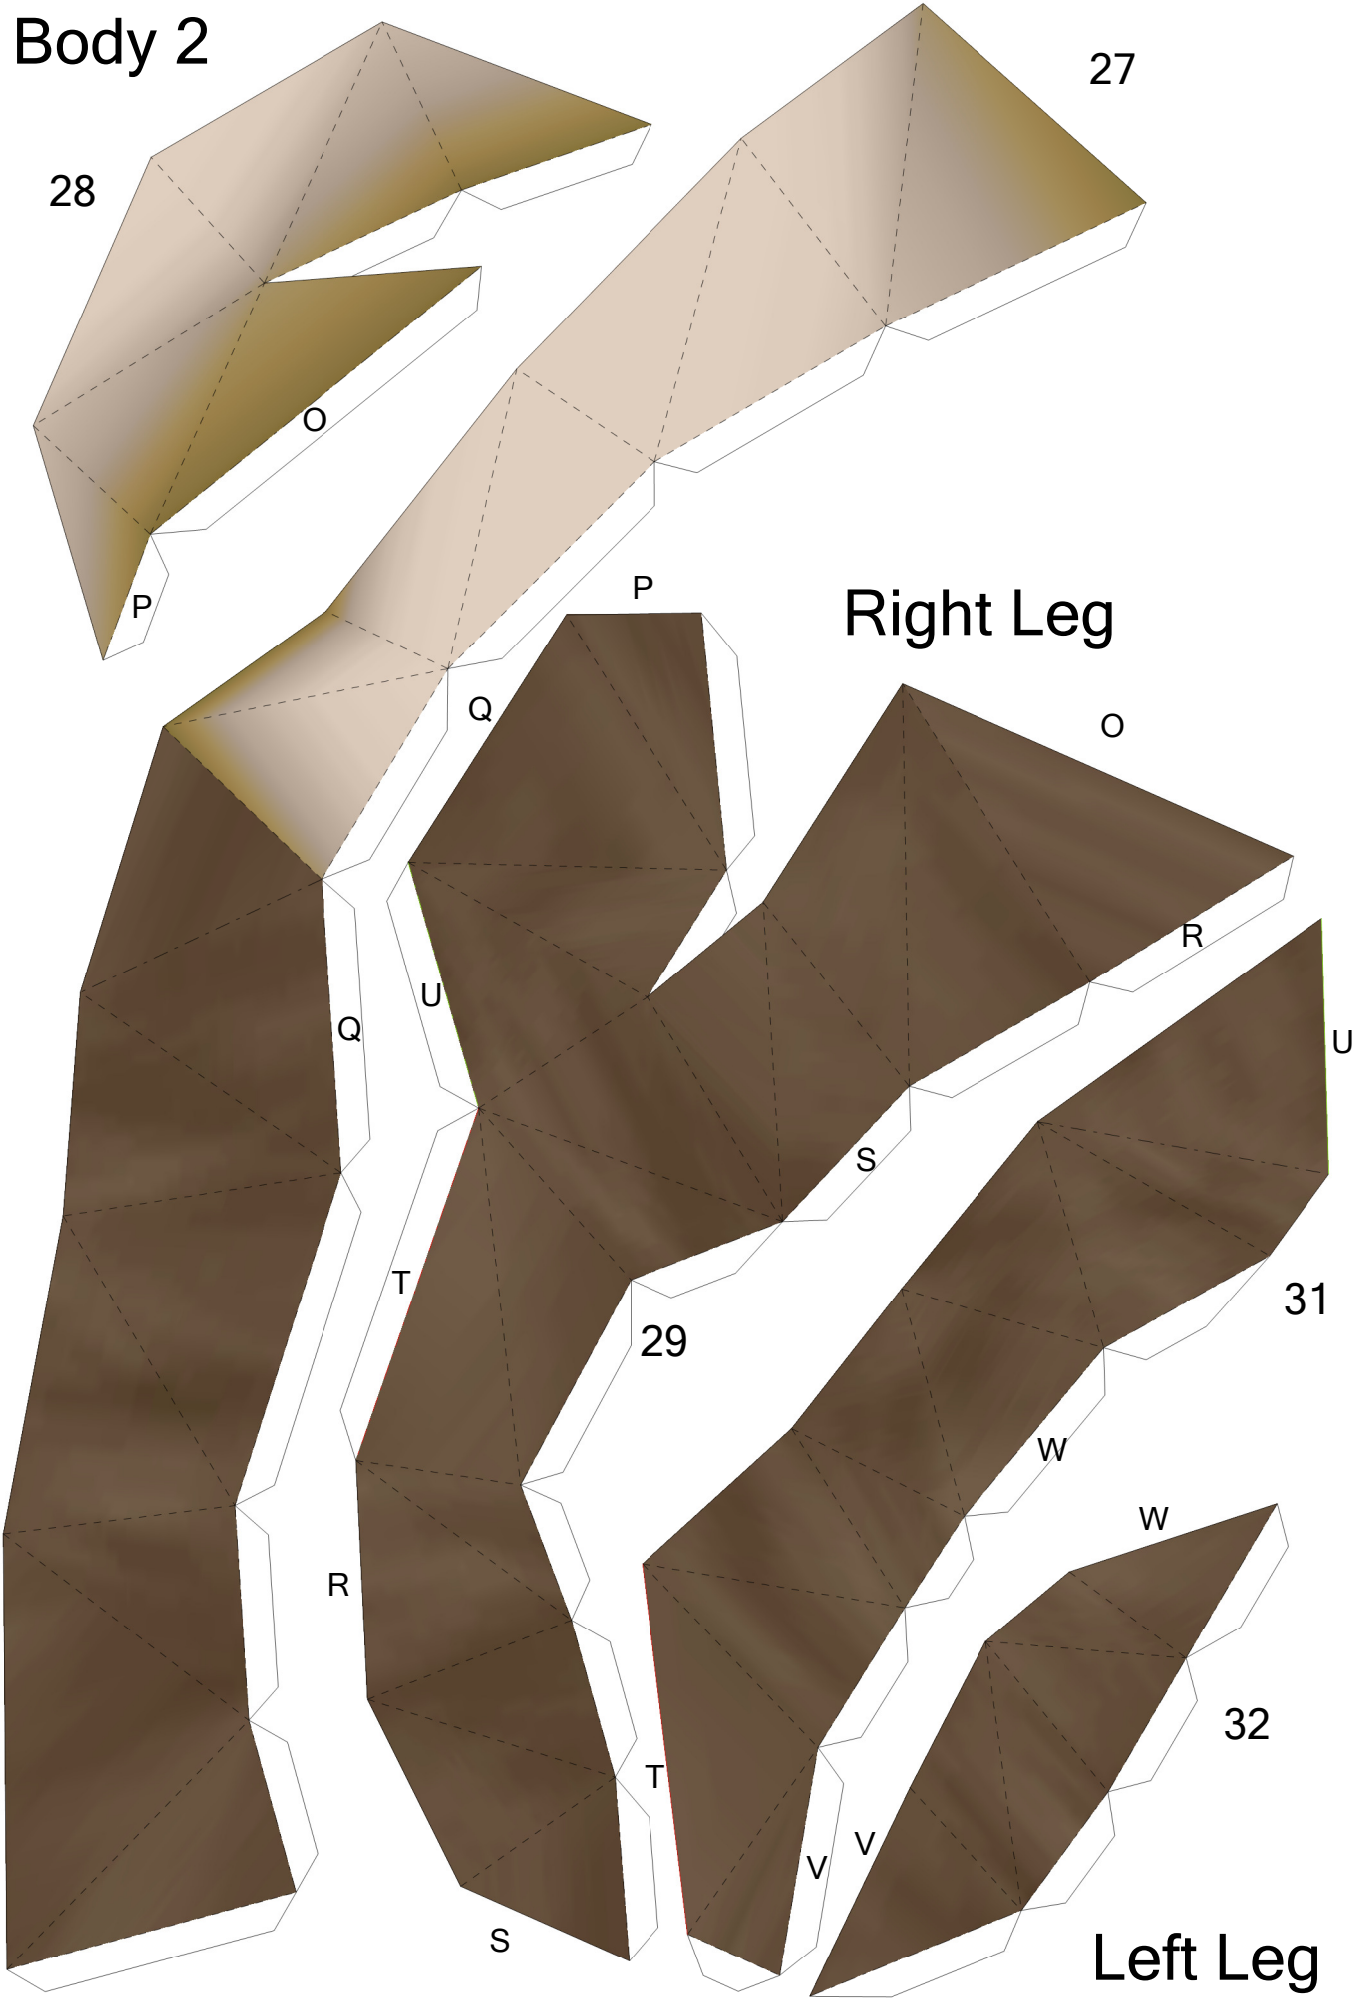

Slaking

by Brandon

PAPER POKÉS
www.pokemonpapercraft.com

Head

Hair

9

10

4-5

Teeth

3

2

6

7

Nose

Head 2

Arm Cuffs

Body

Body 2

Hands

Left Arm

Right Arm

Feet